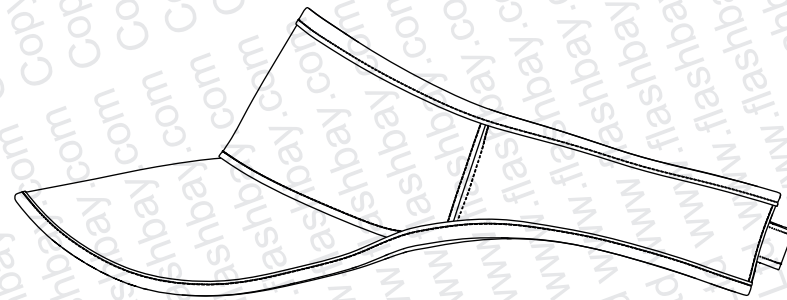

7cm

56cm

8cm

PRODUCT
Cruise

CODE
CI

DIMENSIONS
cm

SCALE
1:9