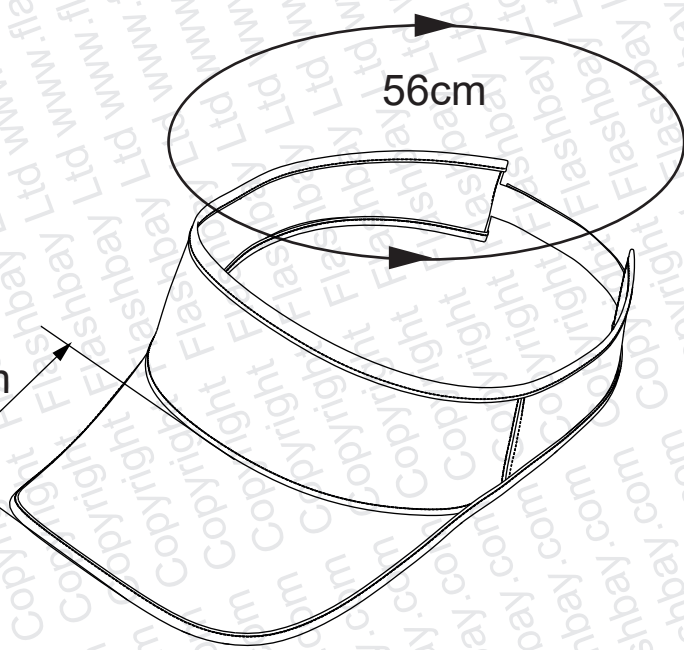

7cm

56cm

8cm

PRODUCT
Cruise

CODE
CI

DIMENSIONS
cm

SCALE
1:9